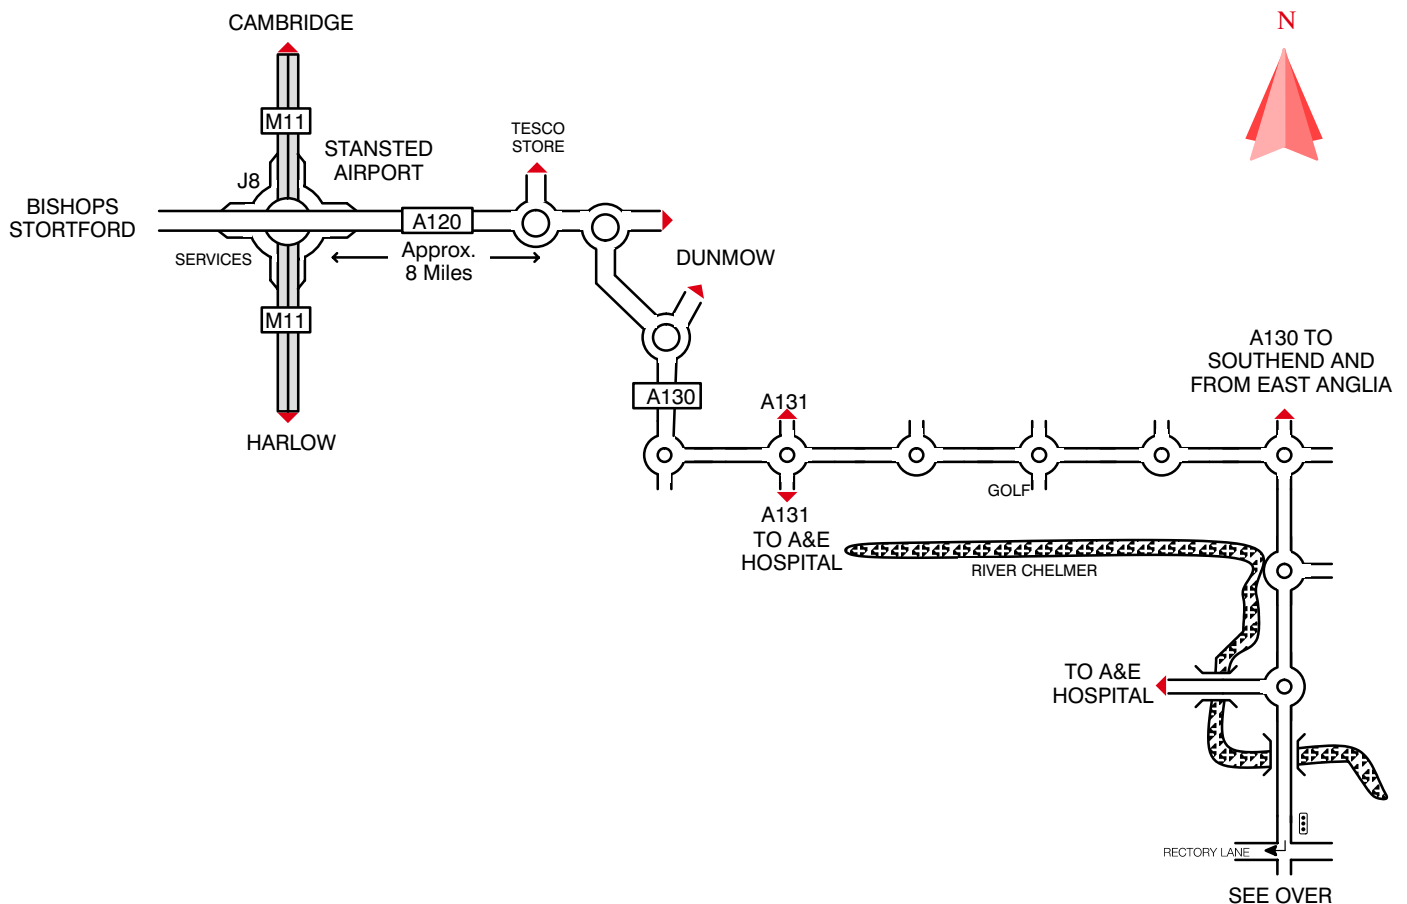

Proceed along Westway, over two sets of traffic lights, where the road becomes Waterhouse Lane, and then over a third set of lights – the road then becomes Rainsford Road. Go straight on at the next two sets of lights (Chrysler Garage on left). Keep in the right-hand lane. At the next set of lights (King Edward Grammar School should be on your left) go straight on, but keep in the right-hand lane and bear right. Turn right at the next set of lights and through the set of lights immediately following – get into the left-hand lane. At the next set of lights turn left into Glebe Road – BAE Systems is immediately in front of you – and follow the signs for Selex Communications Ltd.

NOT TO SCALE

The recommended routes are not necessarily the shortest but are the easiest to follow if you are not familiar with the area.

## Alternative Route from the North

From M1 / M6 take the A14 towards Cambridge.

Take the M11 southbound.

Exit the M11 at Junction 8, the Stansted turnoff, and take the second exit off the roundabout, the A120 towards Colchester / Chelmsford.

Follow the A120 towards Great Dunmow, then the A130 to Chelmsford – the route is well sign-posted.

After approximately 18 miles you enter Chelmsford via a T-junction with traffic lights. Turn right and immediately get in the left-hand lane. Keep left at the next set of lights. At the next set of lights turn left into Glebe Road – BAE Systems is immediately in front of you – and follow the signs for Selex Communications Ltd.