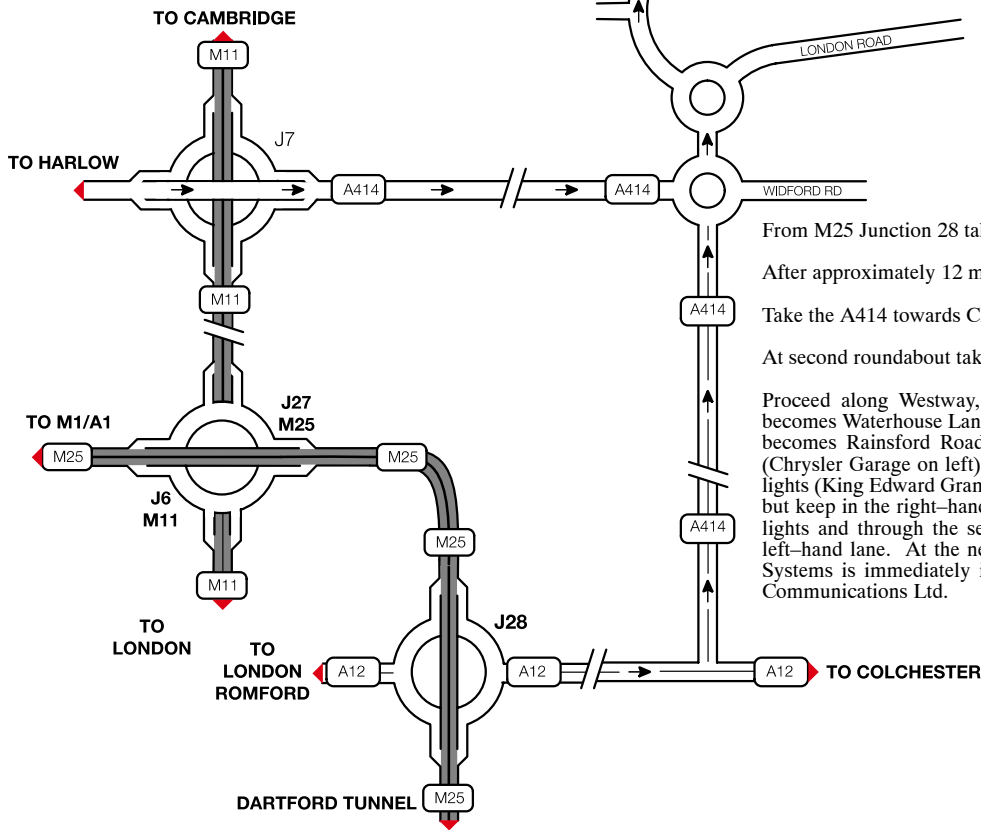

## Chelmsford

SEE OVER FOR ALTERNATIVE ROUTE FROM NORTH

From M25 Junction 28 take the A12 eastbound towards Colchester.  
 After approximately 12 miles, take the exit marked Chelmsford (A414).  
 Take the A414 towards Chelmsford; at first roundabout go straight on.  
 At second roundabout take the first exit.

Proceed along Westway, over two sets of traffic lights, where the road becomes Waterhouse Lane, and then over a third set of lights – the road then becomes Rainsford Road. Go straight on at the next two sets of lights (Chrysler Garage on left). Keep in the right-hand lane. At the next set of lights (King Edward Grammar School should be on your left) go straight on, but keep in the right-hand lane and bear right. Turn right at the next set of lights and through the set of lights immediately following – get into the left-hand lane. At the next set of lights turn left into Glebe Road – BAE Systems is immediately in front of you – and follow the signs for Selex Communications Ltd.

NOT TO SCALE

The recommended routes are not necessarily the shortest but are the easiest to follow if you are not familiar with the area.

Follow the A120 towards Great Dunmow, then the A130 to Chelmsford – the route is well sign-posted.

After approximately 18 miles you enter Chelmsford via a T-junction with traffic lights. Turn right and immediately get in the left-hand lane. Keep left at the next set of lights. At the next set of lights turn left into Glebe Road – BAE Systems is immediately in front of you – and follow the signs for Selex Communications Ltd.