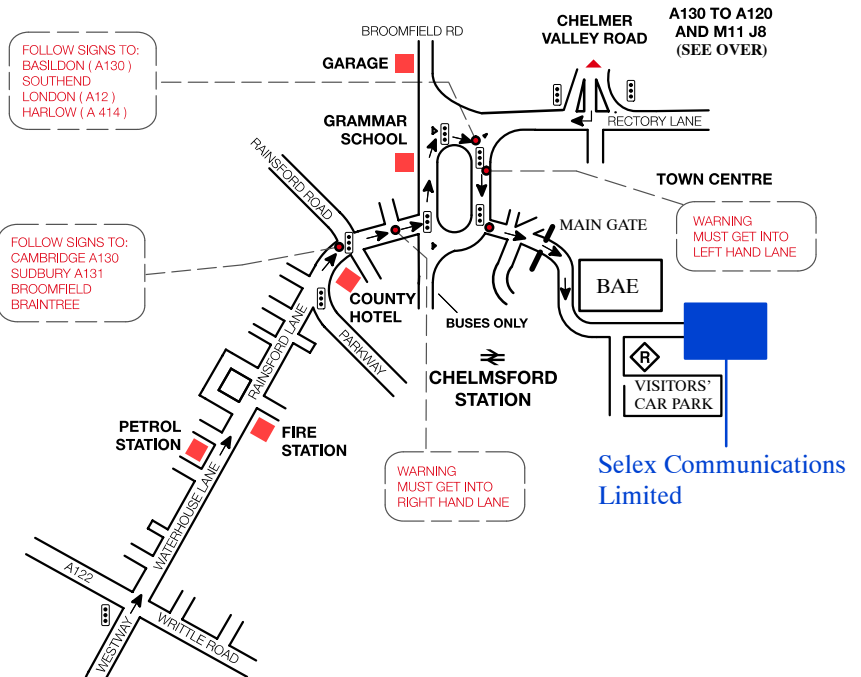

## Chelmsford

SEE OVER FOR ALTERNATIVE ROUTE FROM NORTH

From M25 Junction 28 take the A12 eastbound towards Colchester.  
 After approximately 12 miles, take the exit marked Chelmsford (A414).  
 Take the A414 towards Chelmsford; at first roundabout go straight on.  
 At second roundabout take the first exit.

Proceed along Westway, over two sets of traffic lights, where the road becomes Waterhouse Lane, and then over a third set of lights – the road then becomes Rainsford Road. Go straight on at the next two sets of lights (Chrysler Garage on left). Keep in the right-hand lane. At the next set of lights (King Edward Grammar School should be on your left) go straight on, but keep in the right-hand lane and bear right. Turn right at the next set of lights and through the set of lights immediately following – get into the left-hand lane. At the next set of lights turn left into Glebe Road – BAE Systems is immediately in front of you – and follow the signs for Selex Communications Ltd.

NOT TO SCALE

The recommended routes are not necessarily the shortest but are the easiest to follow if you are not familiar with the area.

Follow the A120 towards Great Dunmow, then the A130 to Chelmsford – the route is well sign-posted.

After approximately 18 miles you enter Chelmsford via a T-junction with traffic lights. Turn right and immediately get in the left-hand lane. Keep left at the next set of lights. At the next set of lights turn left into Glebe Road – BAE Systems is immediately in front of you – and follow the signs for Selex Communications Ltd.