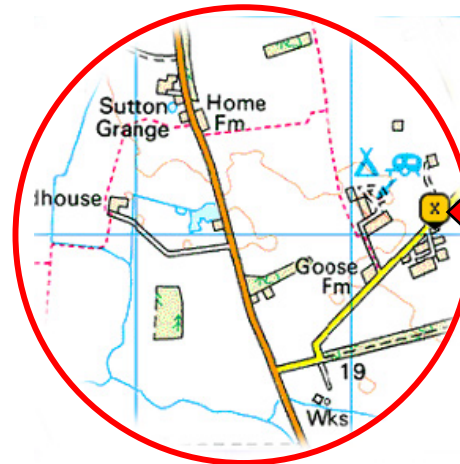

FROM THE A1

Turn onto the A64, signposted to York. Take the slip road to your left onto the A1237 (York's Northern Ring road). This is signposted to Harrogate and Thirsk, etc. Head straight on at the next few roundabouts. Turn left at the Roundabout signposted the B1363 to Helmsley. Travel along this road for approximately 4 miles, passing the village of Wigginton (on your right) and a junction to Shipton (on your left). Turn right at the next junction you reach. This is signposted to Green Park Business Centre. Selex Communications is located ½ mile along this road (Goose Lane) at a small Industrial Estate on your right hand side. Turn right through the double gates into Green Park Business Centre. Immediately on your left hand side, you will see Selex Communications.

Please park at the side of the building and come to Reception.

Should you require any further guidance, please telephone Maureen Brandon on her direct line: 01347 812519.
Or the main switchboard: 01347 811881.

SELEX
Communications